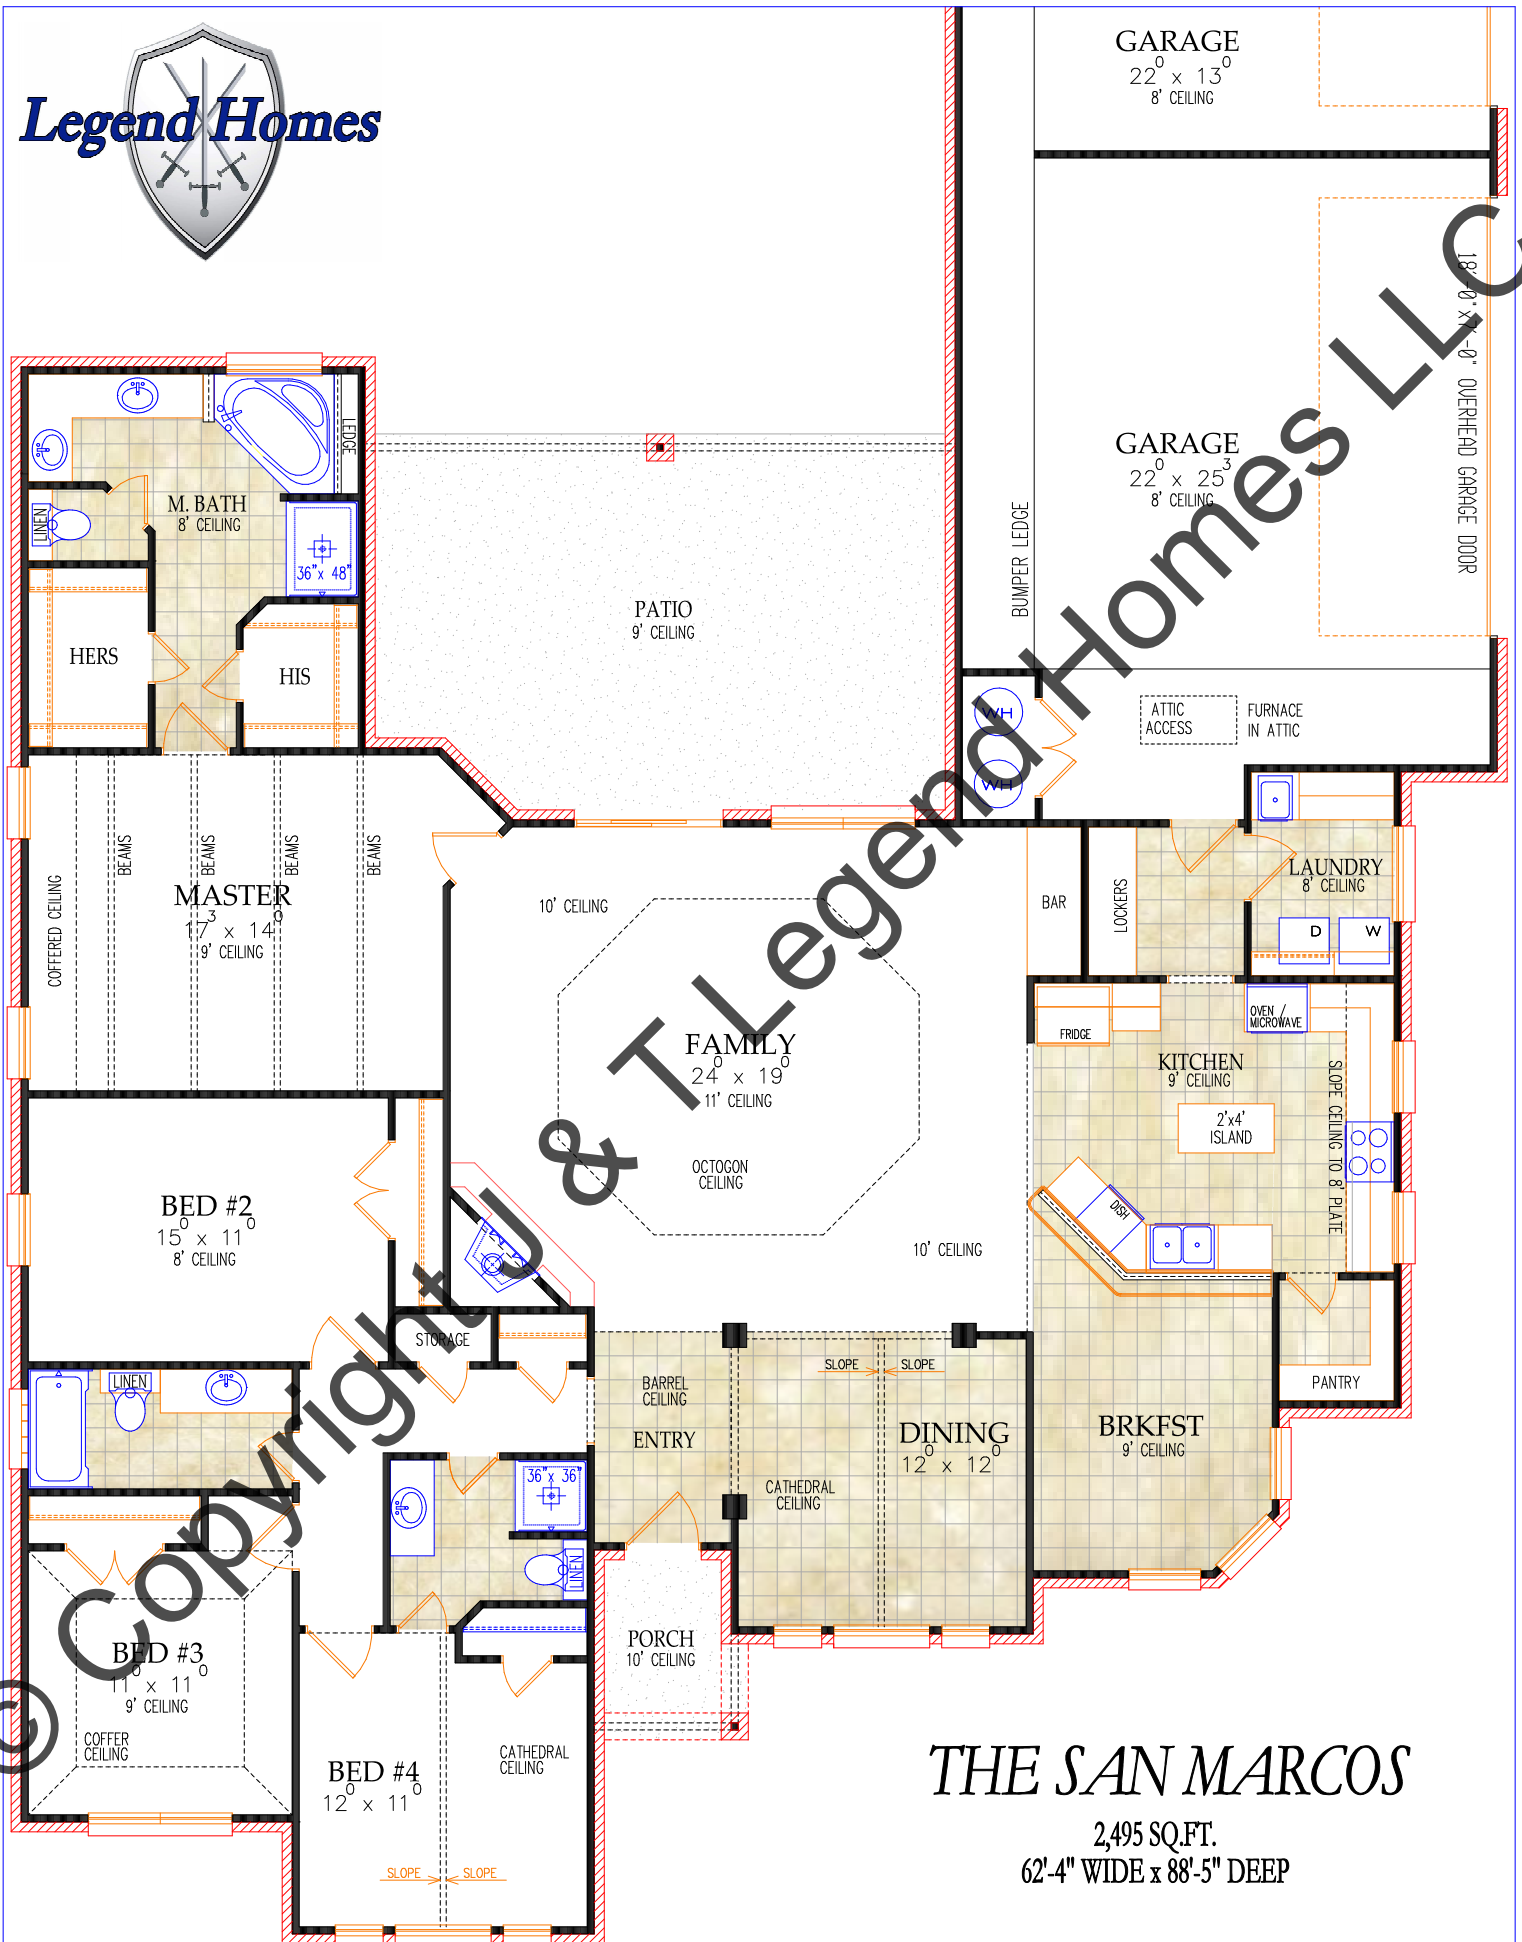

Legend Homes

# THE SAN MARCOS

2,495 SQ.FT.  
62'-4" WIDE x 88'-5" DEEP