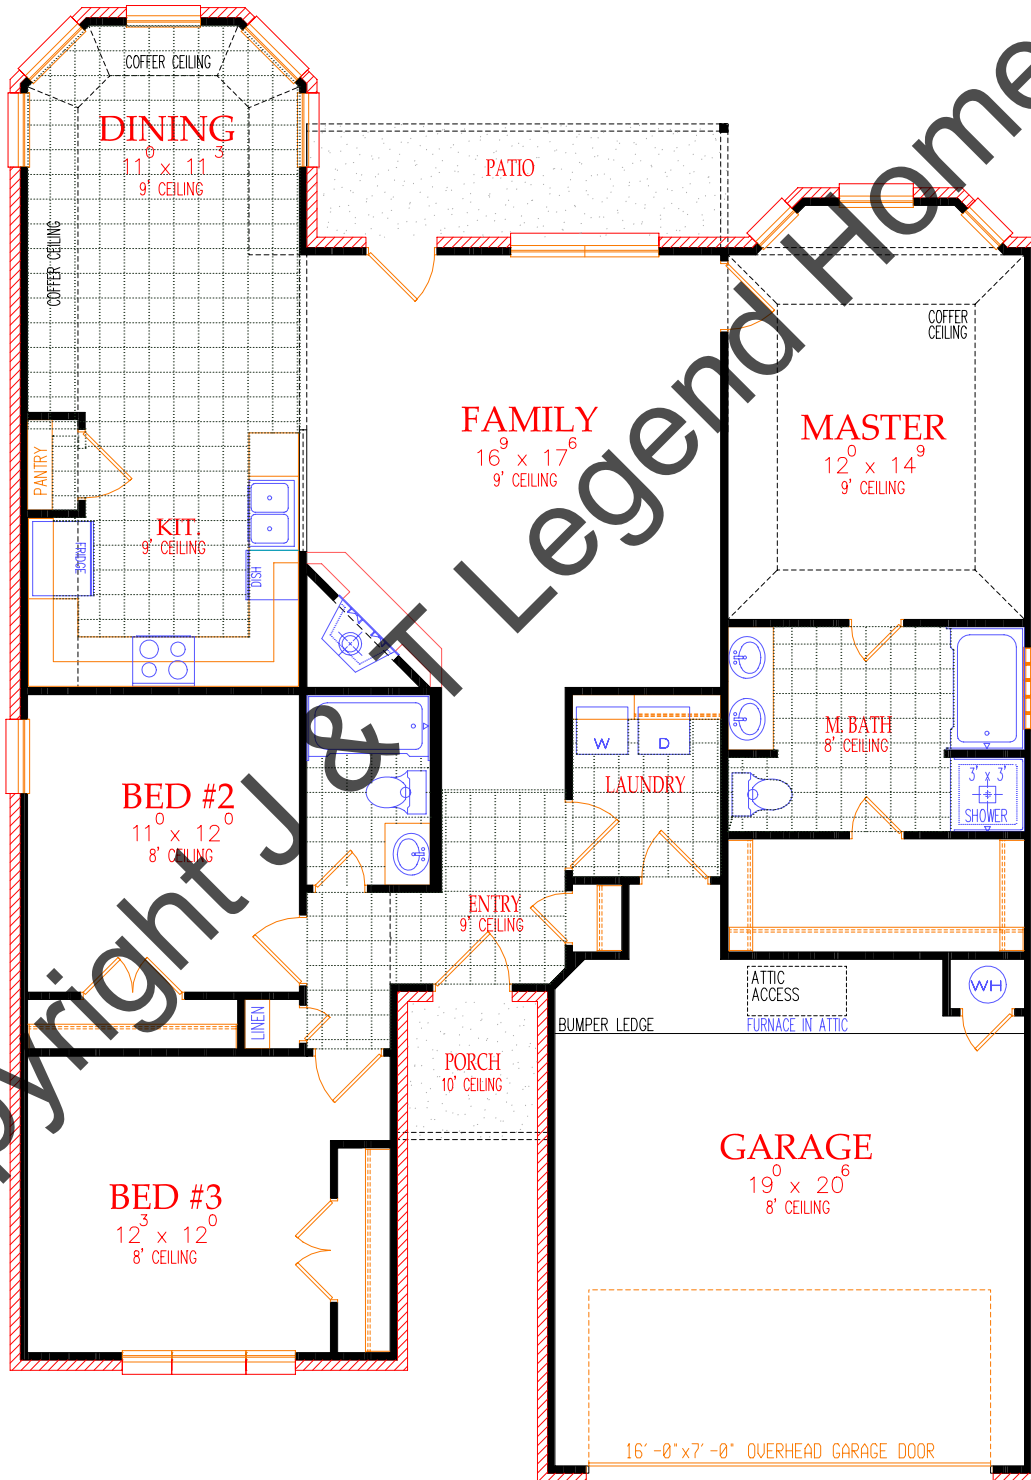

THE LLANO II

1,610 SQ.FT.
41'-9" WIDE x 59'-9" DEEP

© Copyright J & T Legend Homes LLC